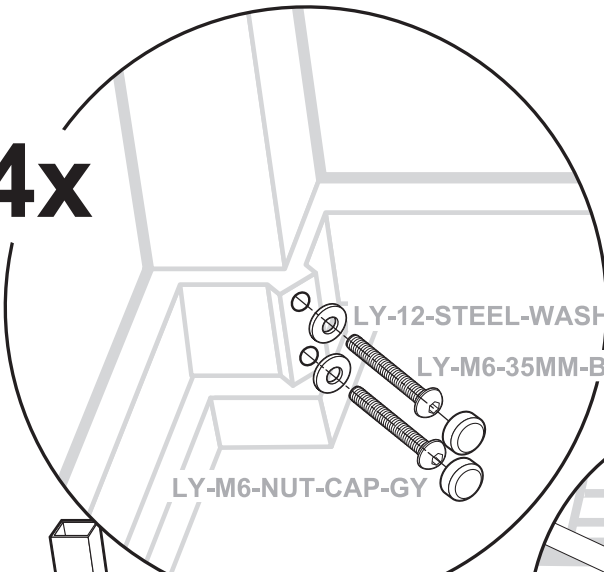

8x

LY-SQ-FOOT-GY

4x

1

4x

LY-12-STEEL-WASH

LY-M6-35MM-BOLT

LY-M6-NUT-CAP-GY

4

3

CLOSED

OPEN

LY-685-LG-GY

2

1

LY-BEA-TT-GY