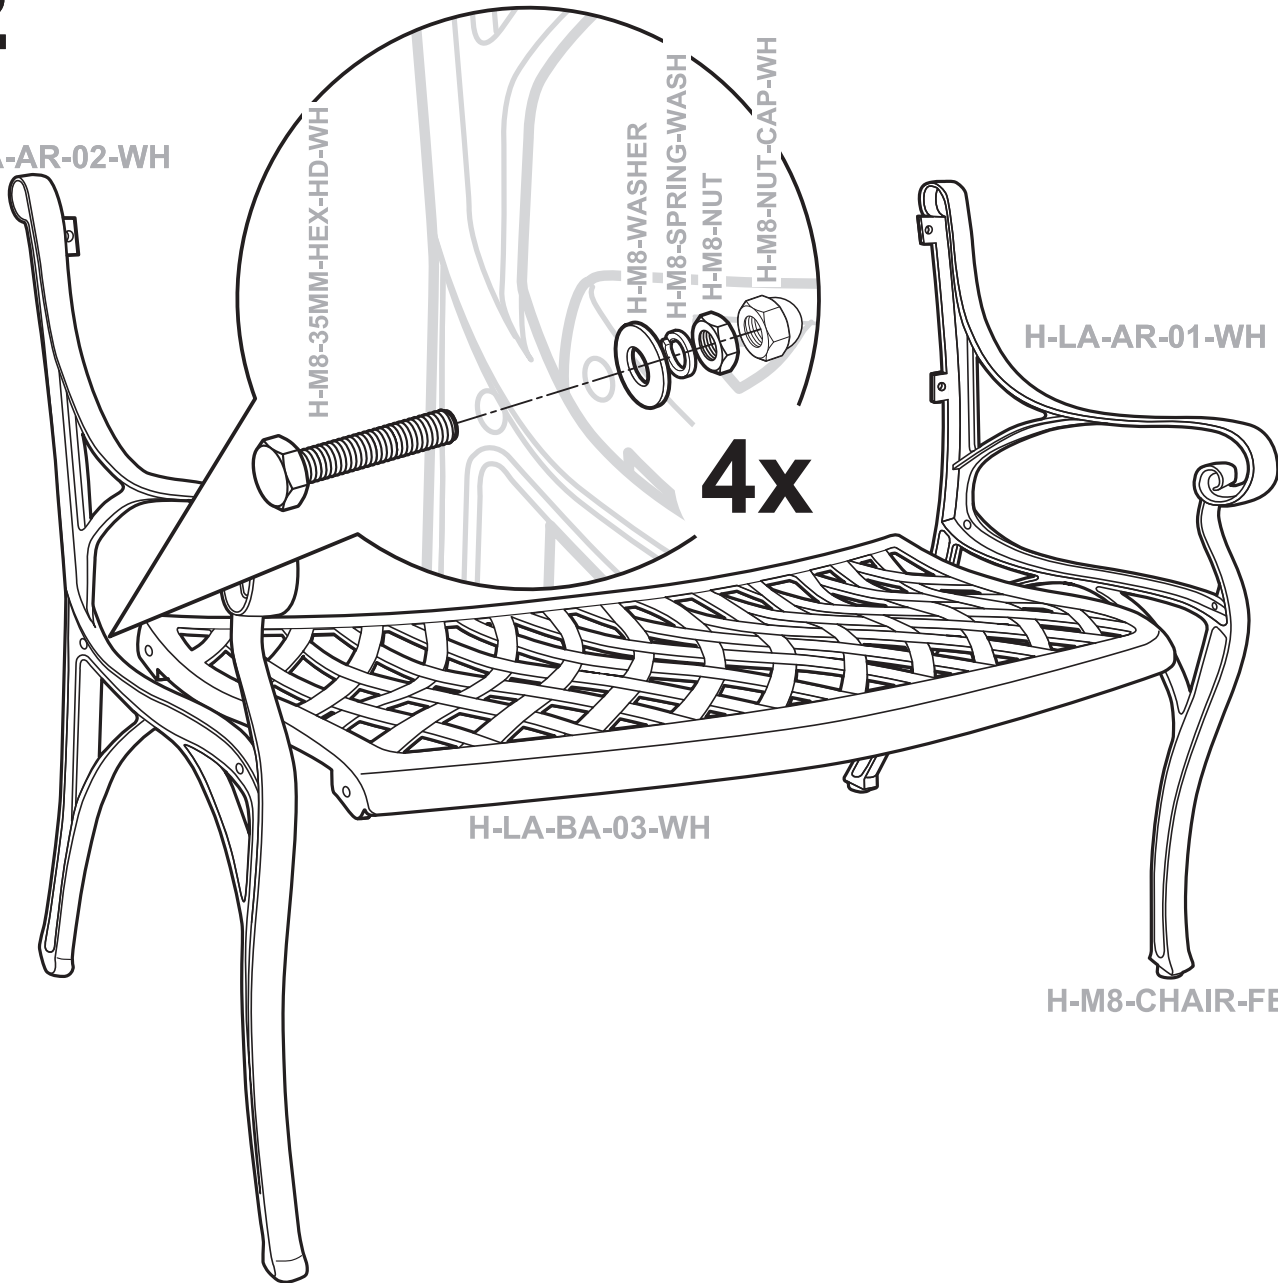

JASMINE

H-1-JAS-BNCH-WH

Lazy Susan

1

- H-M8-35MM-HEX-HD-WH
4x
- H-M6-30MM-HD-BOLT-WH
4x
- H-M8-NUT-CAP-WH
4x
- H-M6-NUT-CAP-AB
4x
- H-M8-NUT
4x
- H-M6-NUT
4x
- H-M8-WASHER
4x
- H-M6-WASHER
4x
- H-M8-SPRING-WASH
4x
- H-M6-SPRING-WASH
4x

2

H-LA-AR-02-WH

H-LA-AR-01-WH

4x

H-LA-BA-03-WH

H-M8-CHAIR-FEET

3

H-LA-BB-01-WH