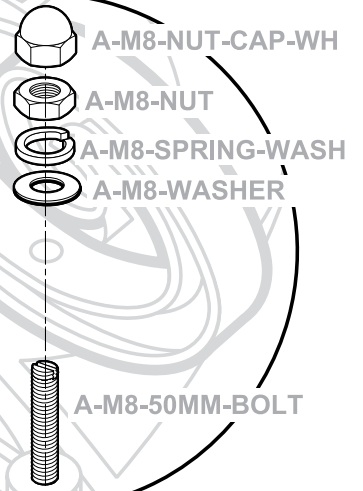

JOYCE

A-1-JOY-TBL-WH

Lazy Susan

1

A-M8-50MM-BOLT

4x

A-M8-35MM-BOLT

12x

2

A-M8-BIST-TABLE-FEET

3

4x

4x

4x

A-ME-TT-07-WH

Lazy Susan