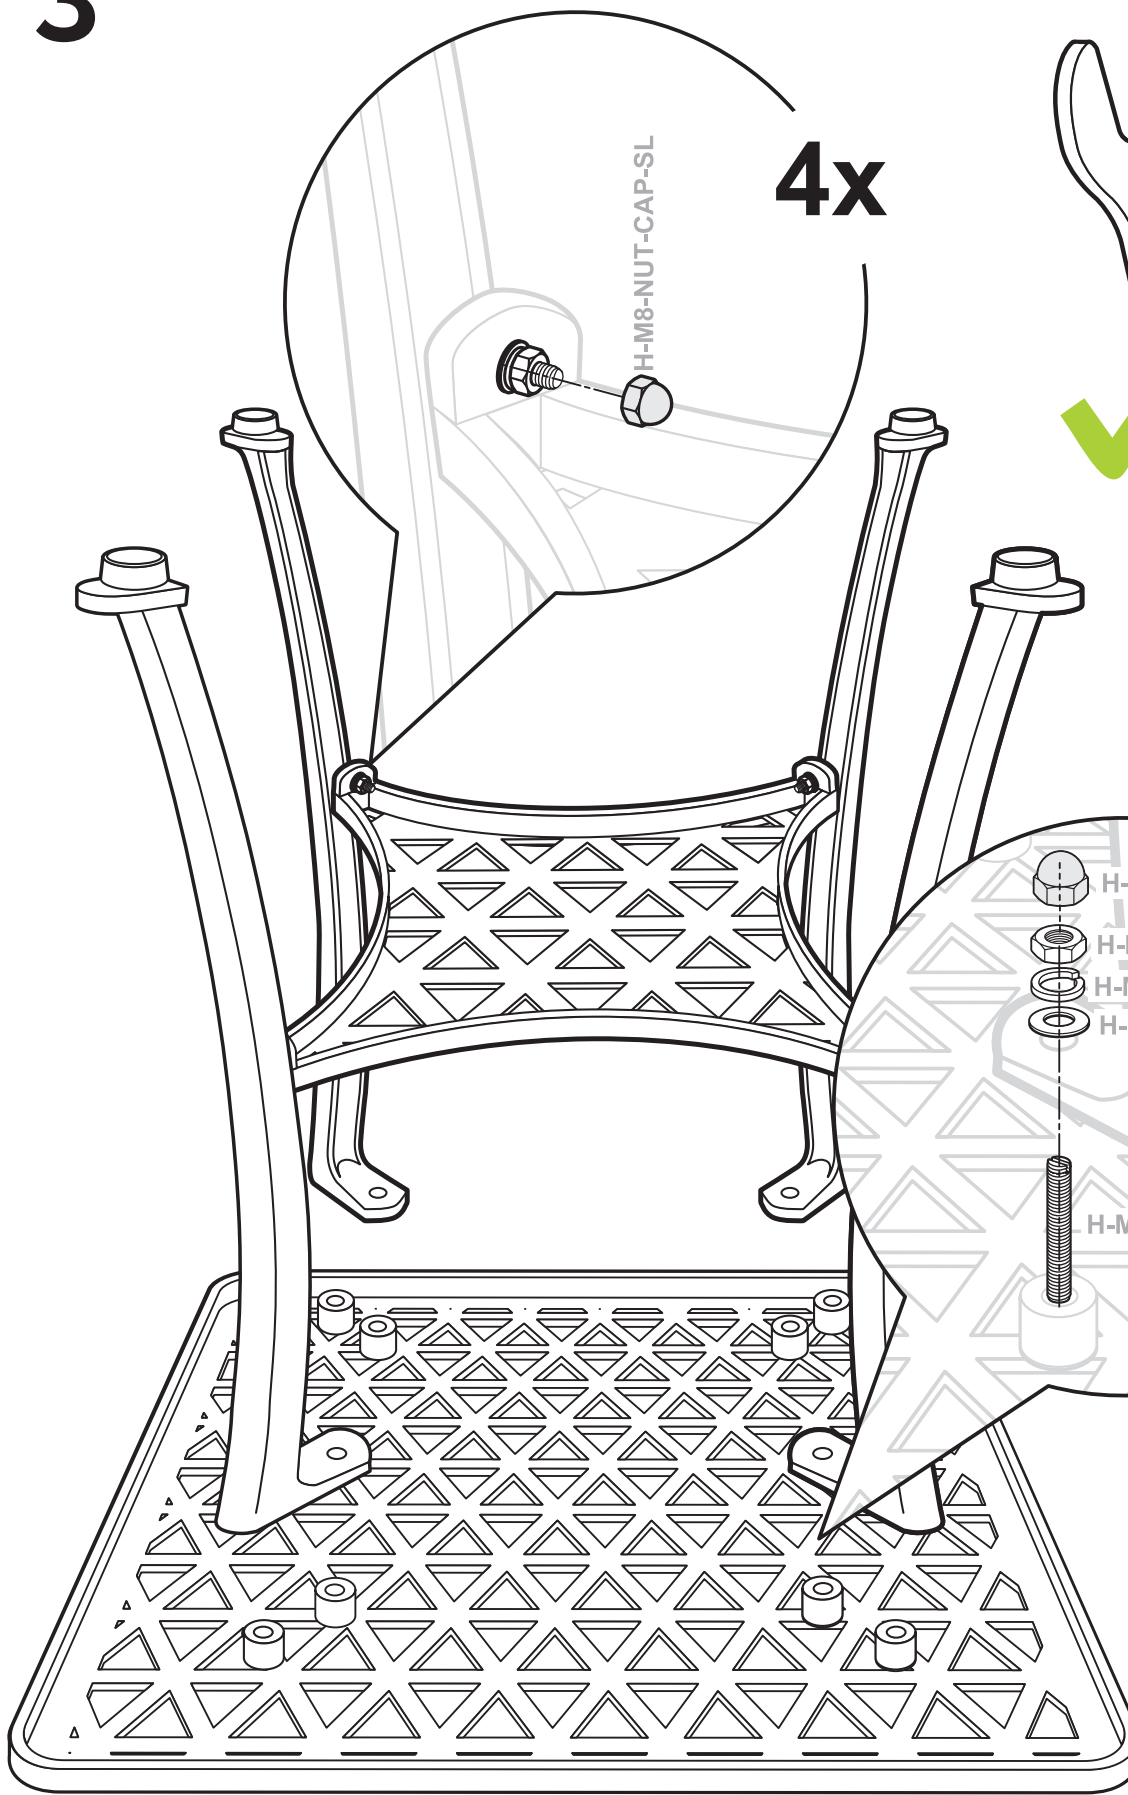

# SANDRA

H-1-SAND-TBL-SL

Lazy Susan

**1**

**H-M8-35MM-BOLT**  
4x

**H-M8-32MM-BOLT**  
4x

**H-M8-NUT-CAP-SL**  
8x

**H-M8-NUT**  
8x

**H-M8-WASHER**  
8x

**H-M8-SPRING-WASH**  
8x

**2**

H-M8-BIST-TABLE-FEET

H-ST-LG-04-SL

3

4x

H-M8-NUT-CAP-SL