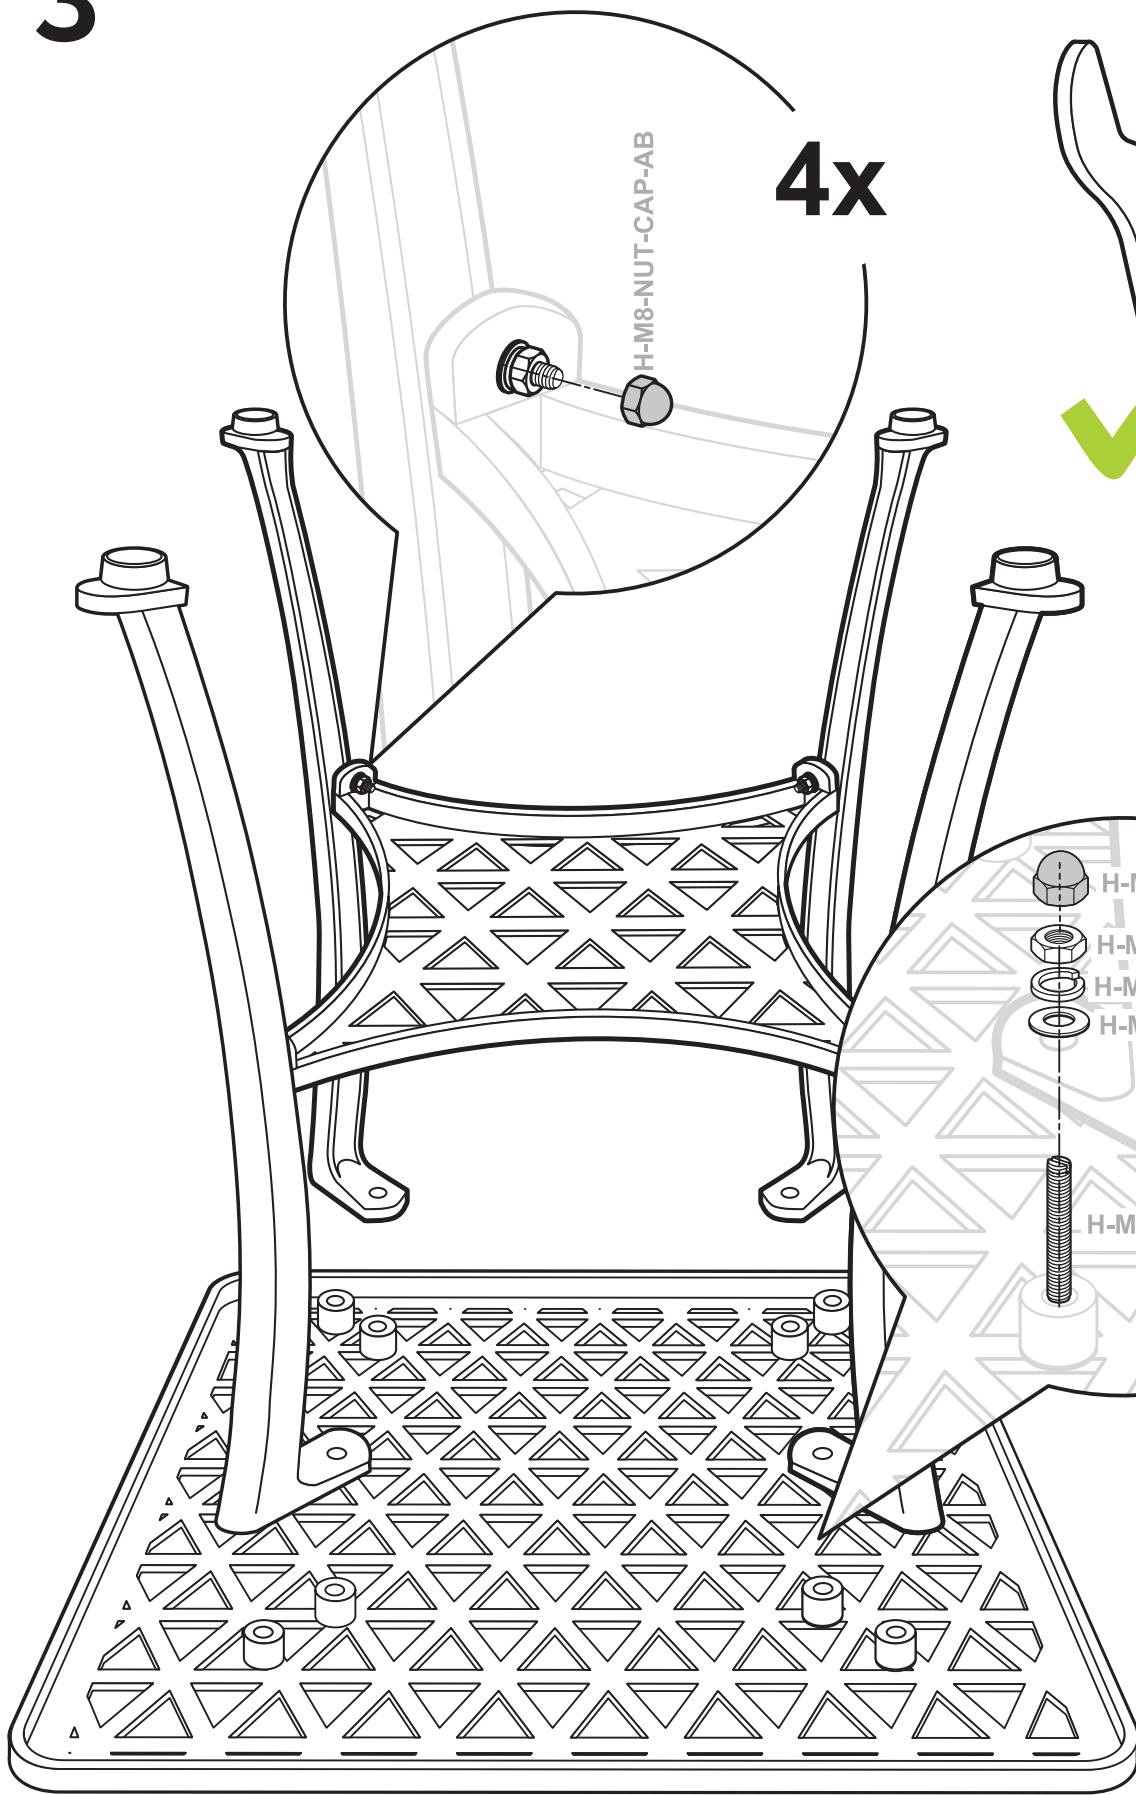

H-M8-WASHER
8x

H-M8-SPRING-WASH
8x

2

H-M8-BIST-TABLE-FEET

H-ST-LG-04-AB

3

4x

H-M8-NUT-CAP-AB

- H-M8-NUT-CAP-AB
- H-M8-NUT
- H-M8-SPRING-WASH
- H-M8-WASHER
- H-M8-35MM-BOLT

4x

H-ST-TT-02-AB

Lazy Susan