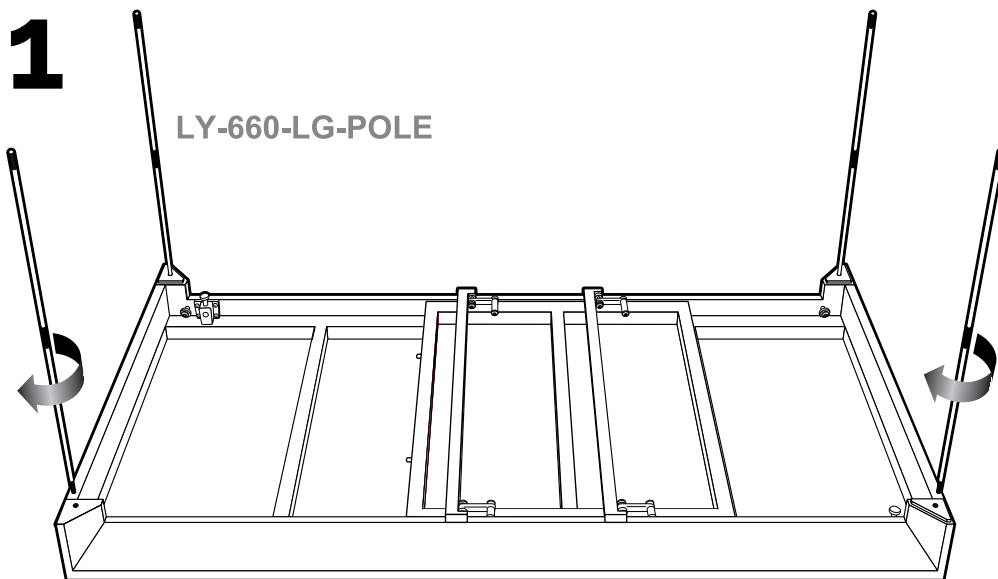

# JANINE

LY-1-JAN-TBL-BK

Lazy Susan

# Lazy Susan

160cm

220cm