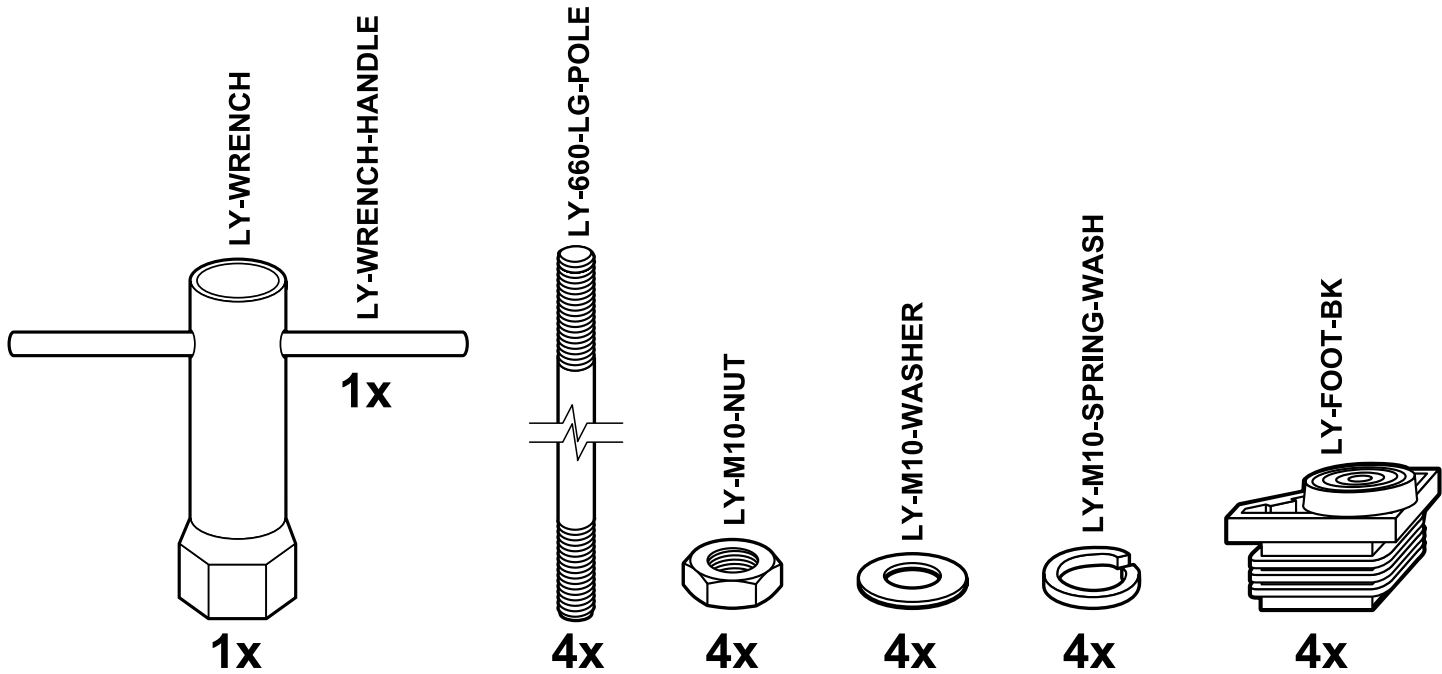

# JANINE

LY-1-JAN-TBL-BK

Lazy Susan

# Lazy Susan

160cm

220cm