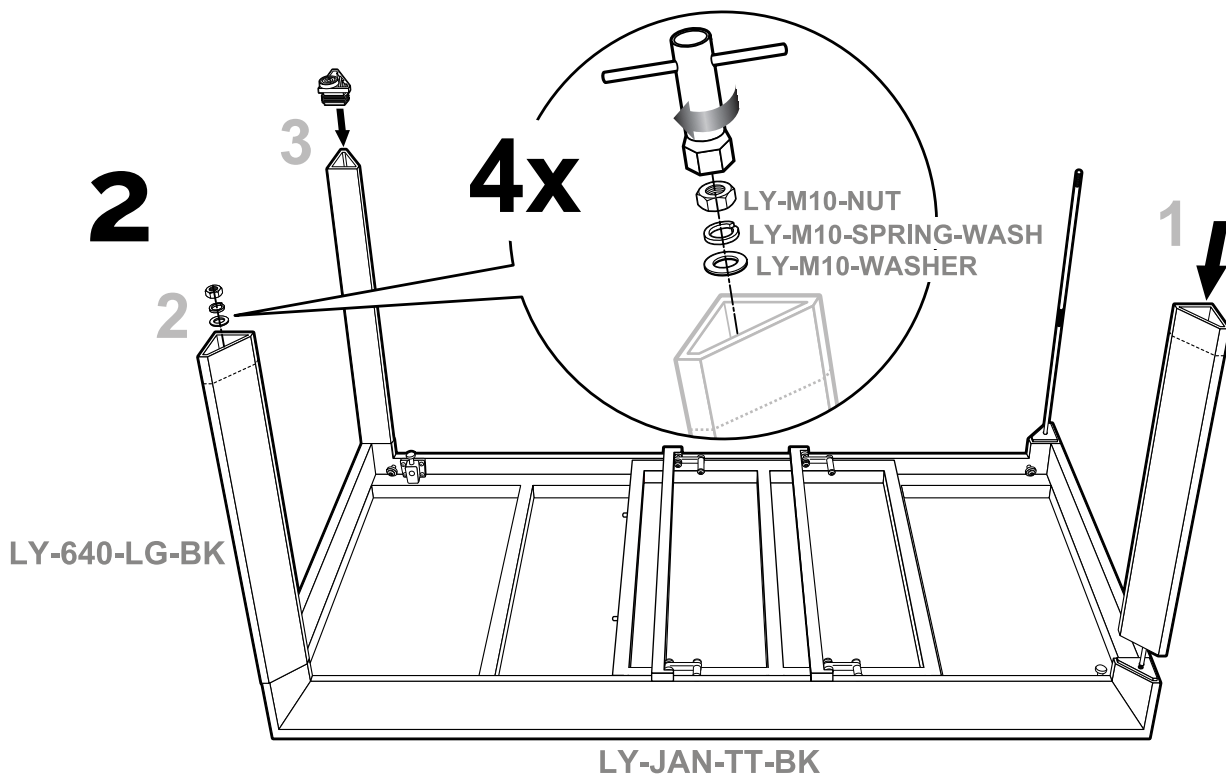

# JANINE

LY-1-JAN-TBL-BK

Lazy Susan

# Lazy Susan

160cm

220cm